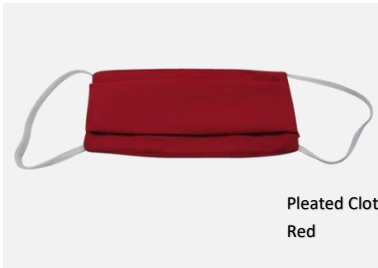

Bakosh Solutions

Our response to COVID-19

Cloth Masks

Off-white and Colour cotton / Shweshwe material
Printing Optional

Product Specification

Three layers (outer / middle / inner outer)
Breathable (non-woven to woven fabric)
Washable
Comfortable to wear – (covers 50% nose and 25mm under the chin).
Elastic ties – either around the ears or the head

Pleated Cloth Mask
Beige

Pleated Cloth Mask
Black

Pleated Cloth Mask
Blue

Pleated Cloth Mask
Light Sky Blue

Pleated Cloth Mask
Red

Cloth Mask
Beige

Cloth Mask
Black

Cloth Mask
Blue

Cloth Mask
Light Sky Blue

Cloth Mask
Red

Staright up
Branded Mask

Staright up
Branded Mask