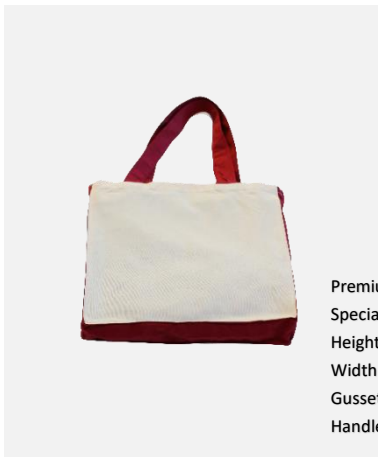

Rpet  
Big Shopping Bag  
Height: 35cm  
Width: 28cm  
Gusset: 20cm  
Handles: 58cm

Rpet  
Tote Bag  
Height: 36cm  
Width: 34cm  
Gusset: n/l  
Handles: 70cm

Shweshwe  
Horizontal Business bag  
Height: 28cm  
Width: 32cm  
Gusset: 6cm  
Handles: 105cm

Shweshwe  
Shoulder Business Bag  
Height: 35cm  
Width: 30cm  
Gusset: 6cm  
Handles: 105cm

Premium  
Horizontal Business Bag  
Height: 28cm  
Width: 32cm  
Gusset: 6cm  
Handles: 105cm

Premium  
Big Shopping Bag  
Height: 35cm  
Width: 28cm  
Gusset: 20cm  
Handles: 58cm

Premium Shopper Bag  
 Height: 35cm  
 Width: 25cm  
 Gusset: 6cm  
 Handles: 62cm

Premium Shoulder Business bag  
 Height: 35cm  
 Width: 30cm  
 Gusset: 6cm  
 Handles: 105cm

Premium Vertical Business bag  
 Height: 35cm  
 Width: 30cm  
 Gusset: 6cm  
 Handles: 105cm

Premium Tote bag  
 Height: 36cm  
 Width: 34cm  
 Gusset: n/l  
 Handles: 70cm

Premium Special Shopper bag  
 Height: 34cm  
 Width: 34cm  
 Gusset: 6cm  
 Handles: 62cm

Premium Special Shopper Bag  
 Height: 34cm  
 Width: 34cm  
 Gusset: 6cm  
 Handles: 62cm