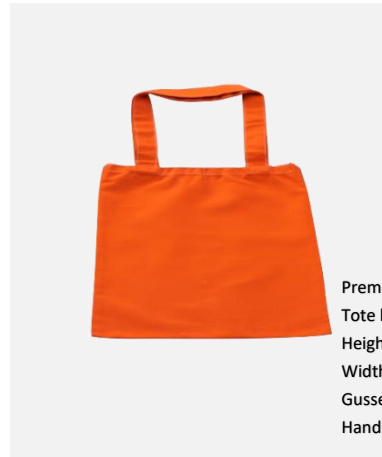

Off-White  
Big Shopping Bag  
Height: 35cm  
Width: 28cm  
Gusset: 20cm  
Handles: 58cm

Rpet  
Shopper Bag  
Height: 35cm  
Width: 25cm  
Gusset: 6cm  
Handles: 62cm

Rpet  
Horizontal Business Bag  
Height: 28cm  
Width: 32cm  
Gusset: 6cm  
Handles: 105cm

Rpet  
Big Shopping Bag  
Height: 35cm  
Width: 28cm  
Gusset: 20cm  
Handles: 58cm

Rpet  
Tote Bag  
Height: 36cm  
Width: 34cm  
Gusset: n/l  
Handles: 70cm

Shweshwe  
Horizontal Business bag  
Height: 28cm  
Width: 32cm  
Gusset: 6cm  
Handles: 105cm

Shweshwe  
Shoulder Business Bag  
Height: 35cm  
Width: 30cm  
Gusset: 6cm  
Handles: 105cm

Premium  
Horizontal Business Bag  
Height: 28cm  
Width: 32cm  
Gusset: 6cm  
Handles: 105cm

Premium  
Big Shopping Bag  
Height: 35cm  
Width: 28cm  
Gusset: 20cm  
Handles: 58cm

Premium Shopper Bag  
 Height: 35cm  
 Width: 25cm  
 Gusset: 6cm  
 Handles: 62cm

Premium Shoulder Business bag  
 Height: 35cm  
 Width: 30cm  
 Gusset: 6cm  
 Handles: 105cm

Premium Vertical Business bag  
 Height: 35cm  
 Width: 30cm  
 Gusset: 6cm  
 Handles: 105cm